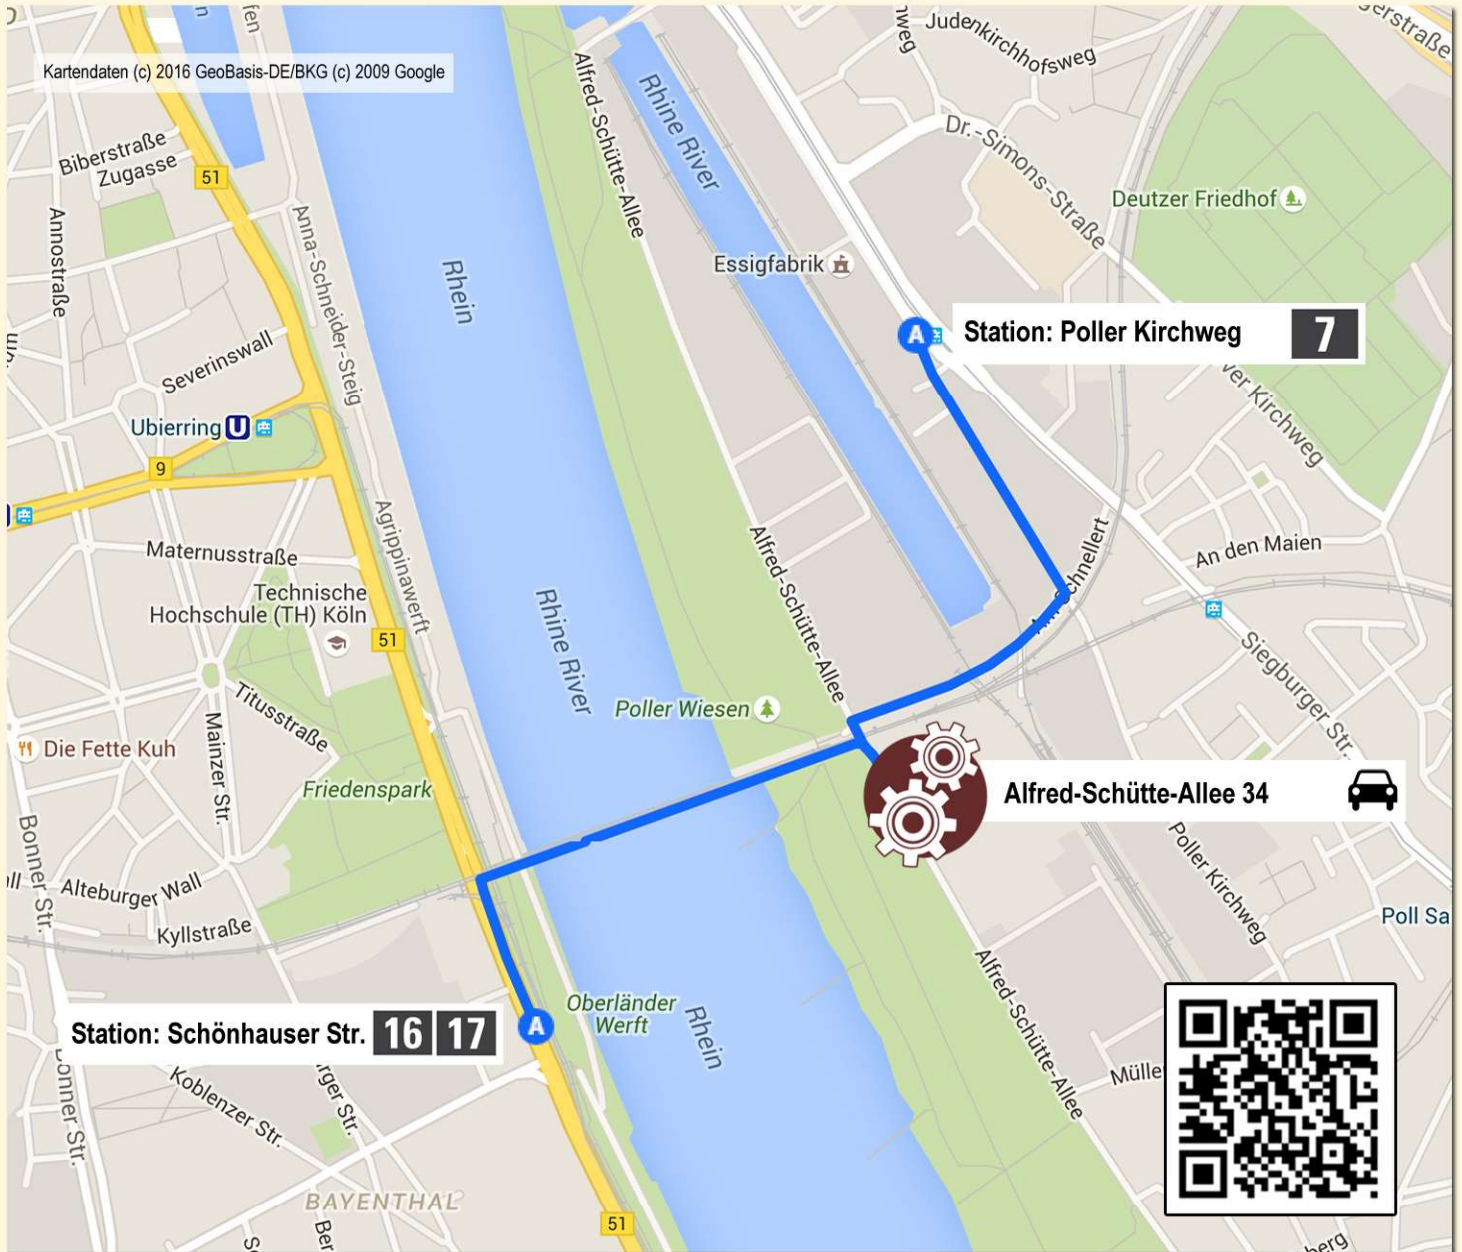

SAME SPOT SAME SLOT!

photo licensed under a creative commons by license: Tim Bartel, <https://www.flickr.com/photos/avatar-1/>

Need to catch a train for the weekend? No Problem! We are your farewell party!
Our location is only 10 minutes from central station and 15 minutes from the airport!

Poller Strandbar | Alfred-Schütte-Allee 34 | Start: 2pm / 14h

Visit is.gd/atparty for directions or scan QR code:

Note: We're poor!

- ◆ so, self payment, thanks!
- ◆ minimum consumption: 4 €

You'll find us **at the back** of the beach club. The club has roofing, so **rain is no worry!**

For any details check our **Twitter** or **Facebook** page!

Adventure-Treff

Cover: Tim Bartel